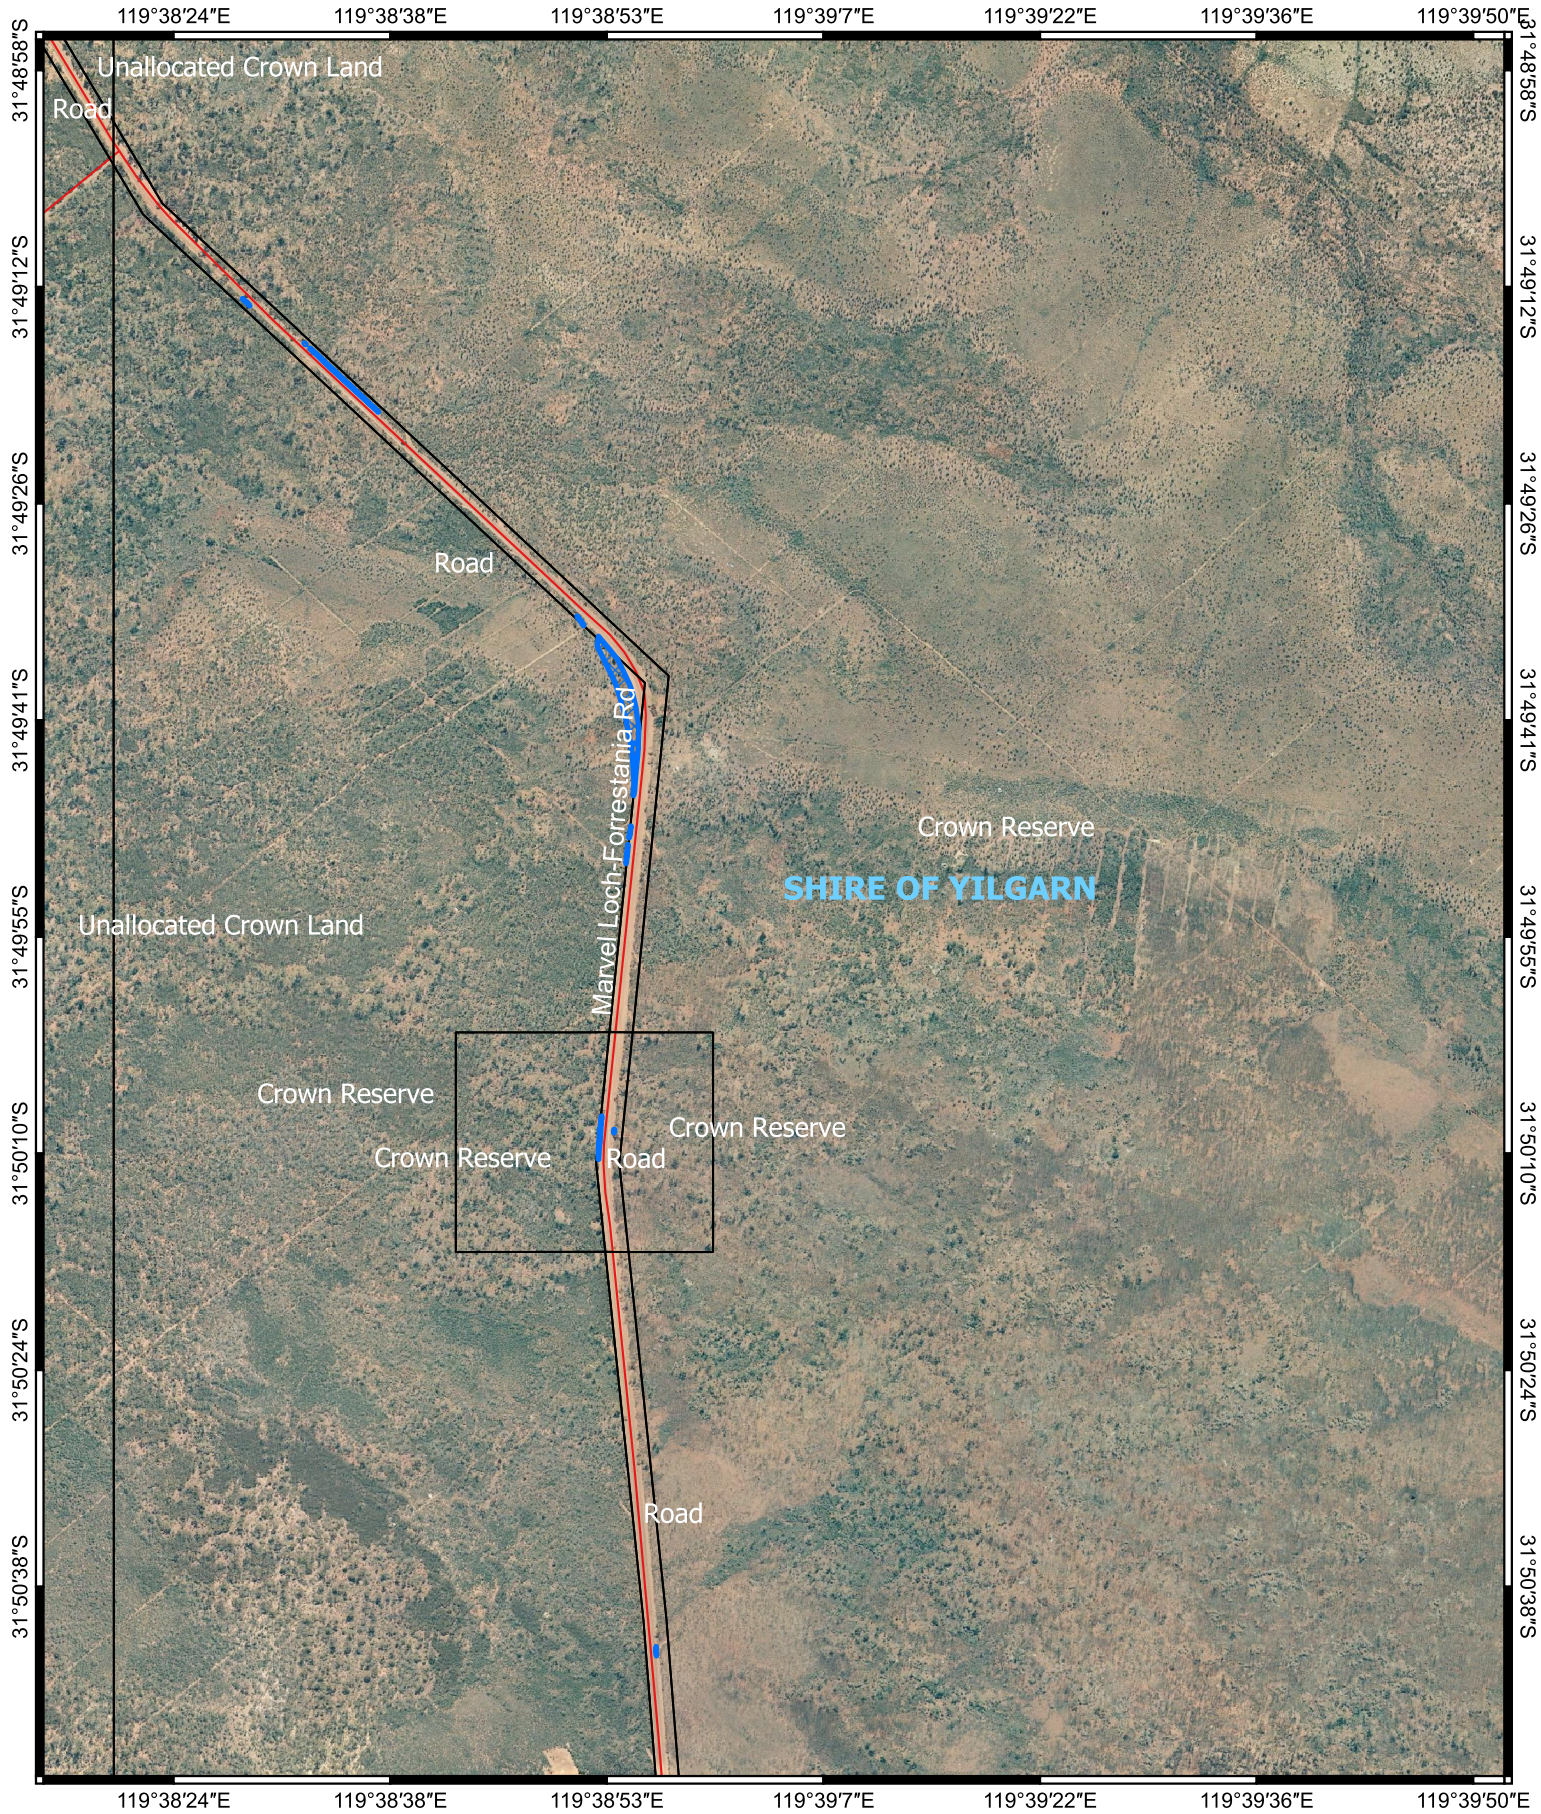

CPS 10544/1 - Map U

Legend	Local Government Authorities	 1:10,000 Projection: GDA2020	 GOVERNMENT OF WESTERN AUSTRALIA
CPS areas applied to clear	Roads		
Land Tenure	Minor		
	Road Classification		